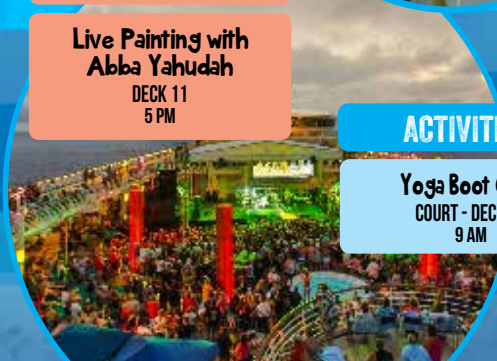

BOUNTY KILLER

11 PM

JAH CURE

12:15 AM

Immediately following
main stage performances:

SPECIAL EVENTS

NYABINGHI DRUMMERS

DECK 11
SUNRISE

JAMROCK RADIO

with special guests

ON-AIR LOUNGE - DECK 3
4 - 8 PM

Live Painting with Abba Yahudah

DECK 11
5 PM

ACTIVITIES

Yoga Boot Camp

COURT - DECK 13
9 AM

PYRAMID LOUNGE

DECK 5

PROMENADE

DECK 5

RENAISSANCE

KING JAMMY'S

J ROCC

STEELIE BASHMENT